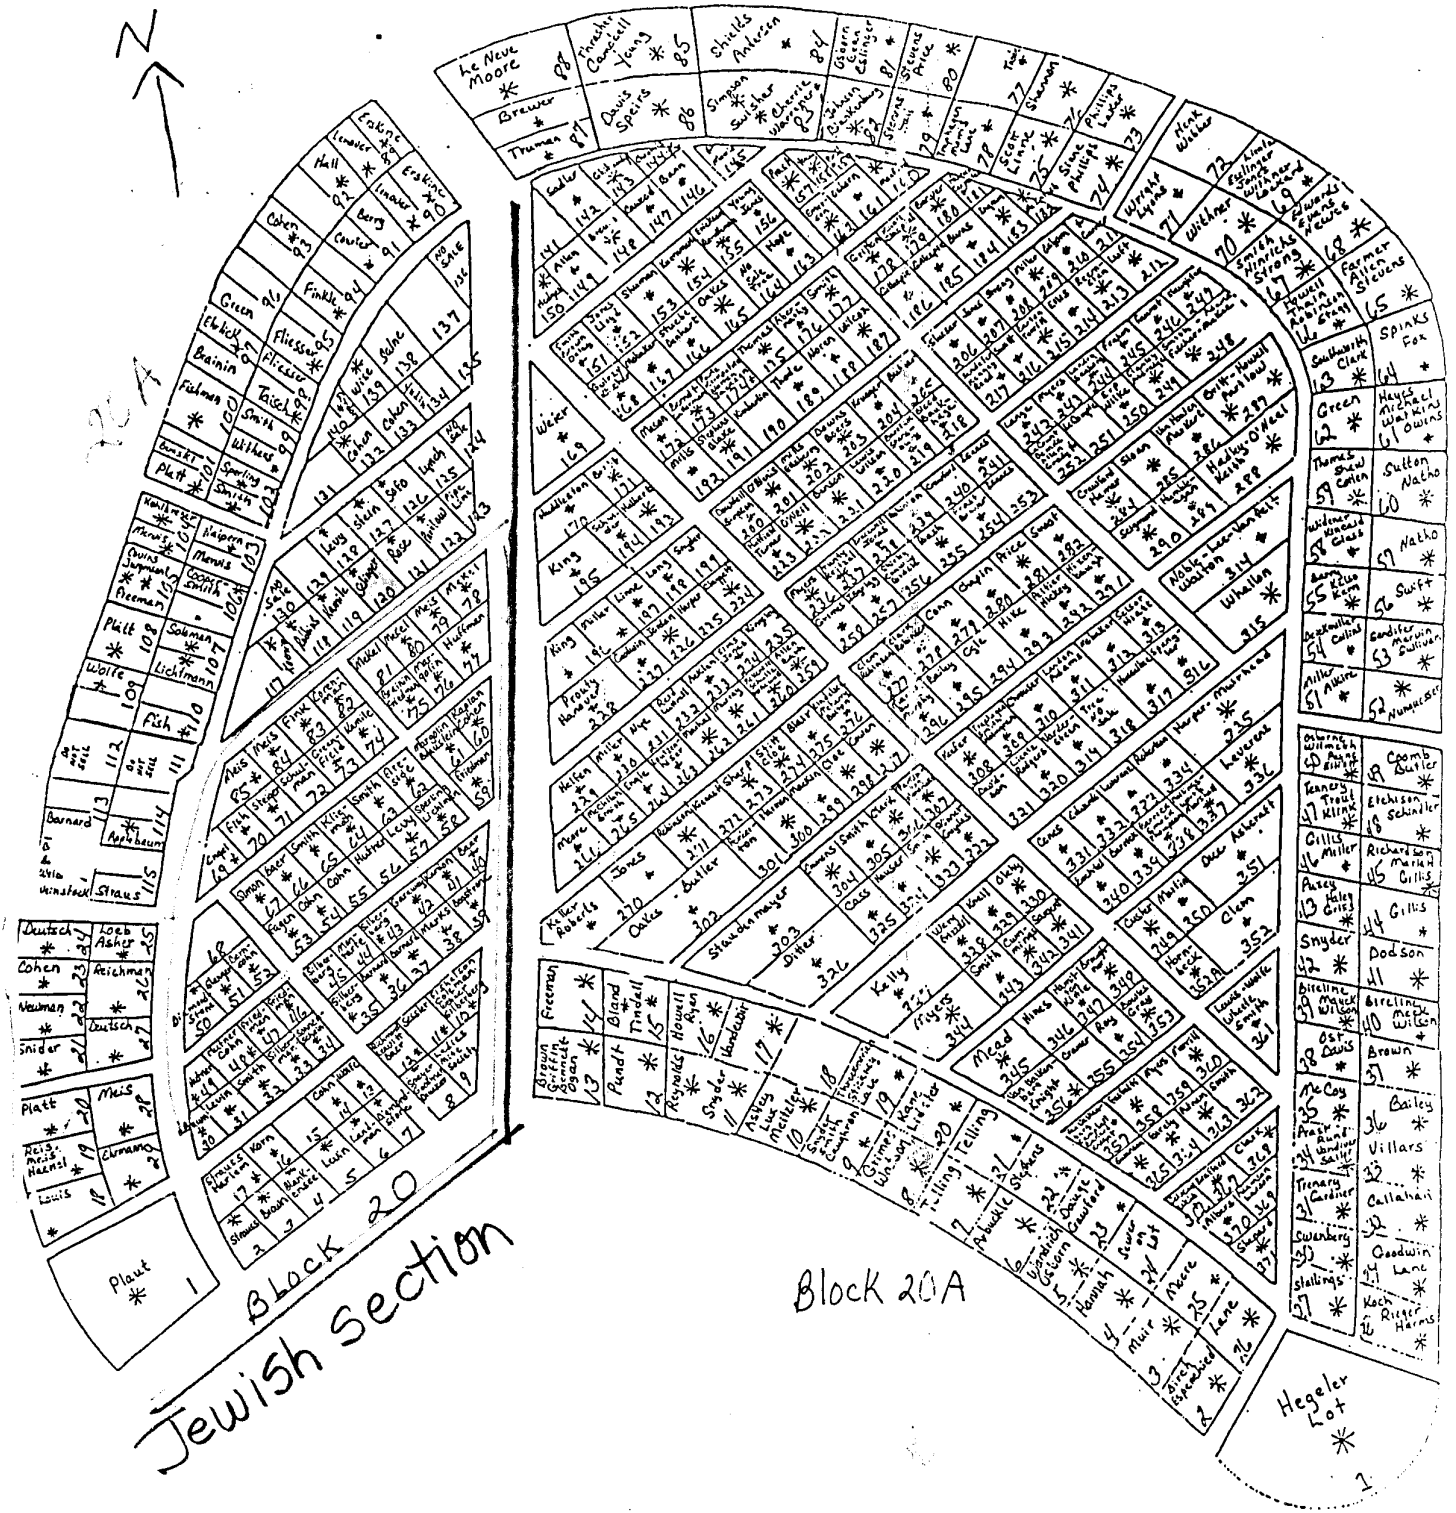

Spring Hill Cemetery Blueprint

SPRING HILL CEMETERY
 301 E VORHEES
 DANVILLE, IL 61832